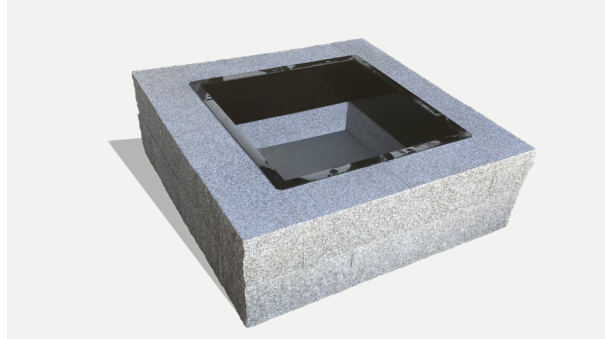

SQUARE FIRE PITS

PRODUCT DATA SHEET

Scan me for more info.

EASTERN GRAY™ granite
Square fire pit

Safe and durable, square fire pits are suitable to a variety of design styles. Sleek and modern, they will enhance any outdoor space. Pick it up in the morning and you will be roasting s'mores by dusk.

SQUARE FIRE PIT

Sold in an easy-to-install 21-piece kit.
Metal insert included.

Dimensions	Height
43" X 43"	14"

XL SQUARE FIRE PIT

Sold in a 5-piece kit.
Metal insert included.

Dimensions	Height
43" X 43"	16"

STONES

EASTERN GRAY™ granite
Thermal top, Split-face sides

SAINT HENRY BLACK™ granite
Thermal top, Thermal sides

STONE

SAINT HENRY BLACK™ granite
Thermal top, Thermal sides

Powder coat finish metal components will provide many years of use with routine maintenance and upkeep.

SQUARE FIRE PITS

PACKAGING INFORMATION

SQUARE FIRE PITS				
Products	Size	Height	Units per crate	Weight per crate (Lbs)
				Granite
Pre-packaged Square fire pit with ring	43" X 43"	14"	32 stones	1,538 - 1,638
Pre-packaged XL square fire pit with ring	43" X 43"	16"	4 stones	1,848