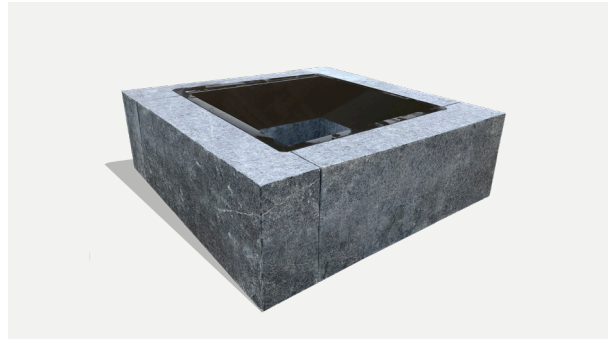

SQUARE FIRE PITS

PRODUCT DATA SHEET

Scan me for more info.

EASTERN GRAY™ granite
Square fire pit

Safe and durable, square fire pits are suitable to a variety of design styles. Sleek and modern, they will enhance any outdoor space. Pick it up in the morning and you will be roasting s'mores by dusk.

SQUARE FIRE PIT

Sold in an easy-to-install 21-piece kit.
Metal insert included.

Dimensions	Height
43" X 43"	14"

XL SQUARE FIRE PIT

Sold in a 5-piece kit.
Metal insert included.

Dimensions	Height
43" X 43"	16"

STONES

EASTERN GRAY™ granite
Thermal top, Split-face sides

SAINT HENRY BLACK™ granite
Thermal top, Thermal sides

STONE

SAINT HENRY BLACK™ granite
Thermal top, Thermal sides

Powder coat finish metal components will provide many years of use with routine maintenance and upkeep.

SQUARE FIRE PITS

PACKAGING INFORMATION

SQUARE FIRE PITS				
Products	Size	Height	Units per crate	Weight per crate (Lbs)
				Granite
Pre-packaged Square fire pit with ring	43" X 43"	14"	32 stones	1,538 - 1,638
Pre-packaged XL square fire pit with ring	43" X 43"	16"	4 stones	1,848