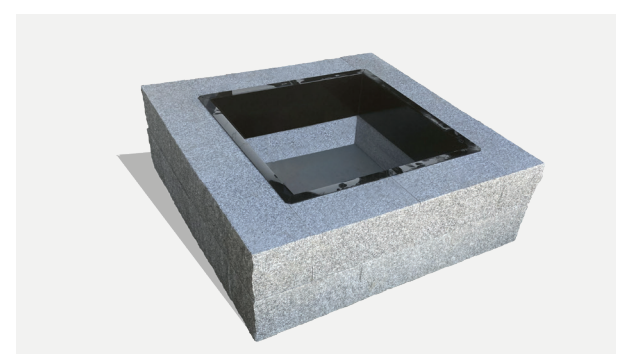

SQUARE FIRE PIT

PRODUCT DATA SHEET

Scan me for more info.

WOODBURY GRAY™ (USA) | STANSTEAD GREY™ (CANADA)
Granite - Square fire pit

Safe and durable, square fire pits are suitable to a variety of design styles. Sleek and modern, they will enhance any outdoor space. Pick it up in the morning and you will be roasting s'mores by dusk.

SQUARE FIRE PIT

Sold in an easy-to-install 21-piece kit. Metal insert included.

Dimensions	Height
43" x 43"	14"

STONES

WOODBURY GRAY™ (USA)
STANSTEAD GREY™ (CANADA)
Granite - Thermal top, Split-face sides

Powder coat finished metal components are highly durable with regular maintenance and upkeep.

SQUARE FIRE PIT

PACKAGING INFORMATION

SQUARE FIRE PITS				
Products	Size	Height	Units per crate	Weight per crate (Lbs)
				Granite
Pre-packaged Square fire pit with ring	43" x 43"	14"	20 stones	1,538 - 1,638