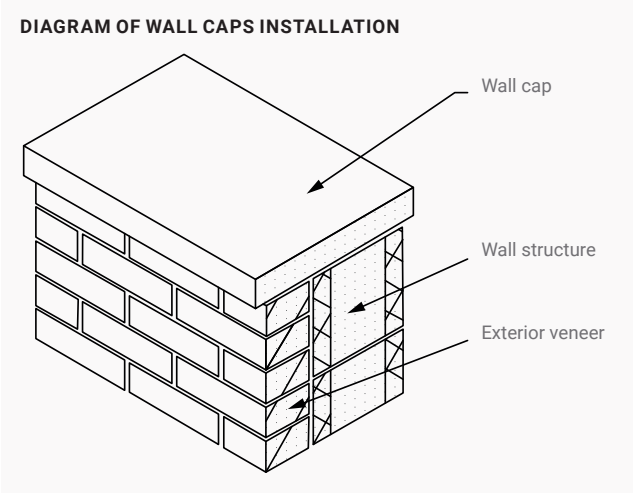

WALL CAPS

PRODUCT DATA SHEET

Scan me for more info.

INDIANA LIMESTONE - FULL COLOR BLEND™
Limestone - Wall caps

Wall caps are a unique accent piece for your garden or retaining wall. Versatile and durable, wall caps provide a strong finishing touch to any stone wall design.

Shape	Dimensions	Thickness
	12" x 24"	2"
	12" x 48"	2 1/2"
	14" x 48"	2 1/2"

STONES

- INDIANA LIMESTONE - FULL COLOR BLEND™**
Limestone - Smooth top, Rock-face or split-face
- GEORGIA MARBLE™ PEARL GREY™**
Marble - Smooth top, Split-face